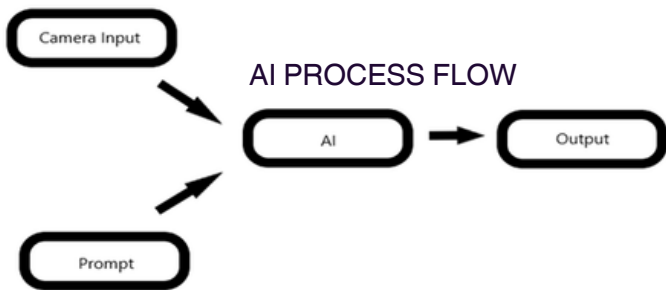

USER EXPERIENCE

1. Entrance - Visitors step into the space, drawn by the flickering screen.
2. Interaction - As they move, the AI responds. Their silhouettes merge with abstract shapes, colors, and patterns.
3. Temporal Shifts - Over time, the animation evolves. It might transition from serene landscapes to chaotic abstractions or from gentle ripples to explosive bursts.
4. Personal Connection - Each viewer’s presence influences the unfolding narrative, creating a unique connection between art and observer.

ILLUSTRATIONS

CONCLUSION

The “Lucid Frames” Project transcends traditional art forms. It invites viewers to become part of the creative process, blurring the boundaries between observer and artwork. As the installation continues to evolve, it leaves quite an impression on those who engage with it.

Remember, this description merely scratches the surface. To truly appreciate the magic, step into the room, let the images dance around you, and lose yourself in a symphony of illustrations.