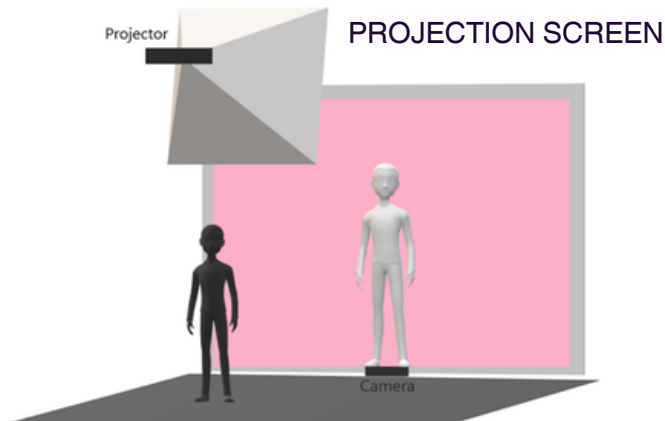

USER EXPERIENCE

1. Entrance - Visitors step into the space, drawn by the flickering screen.
2. Interaction - As they move, the AI responds. Their silhouettes merge with abstract shapes, colors, and patterns.
3. Temporal Shifts - Over time, the animation evolves. It might transition from serene landscapes to chaotic abstractions or from gentle ripples to explosive bursts.
4. Personal Connection - Each viewer’s presence influences the unfolding narrative, creating a unique connection between art and observer.

ILLUSTRATIONS

CONCLUSION

The “Lucid Frames” Project transcends traditional art forms. It invites viewers to become part of the creative process, blurring the boundaries between observer and artwork. As the installation continues to evolve, it leaves quite an impression on those who engage with it.

Remember, this description merely scratches the surface. To truly appreciate the magic, step into the room, let the images dance around you, and lose yourself in a symphony of illustrations.